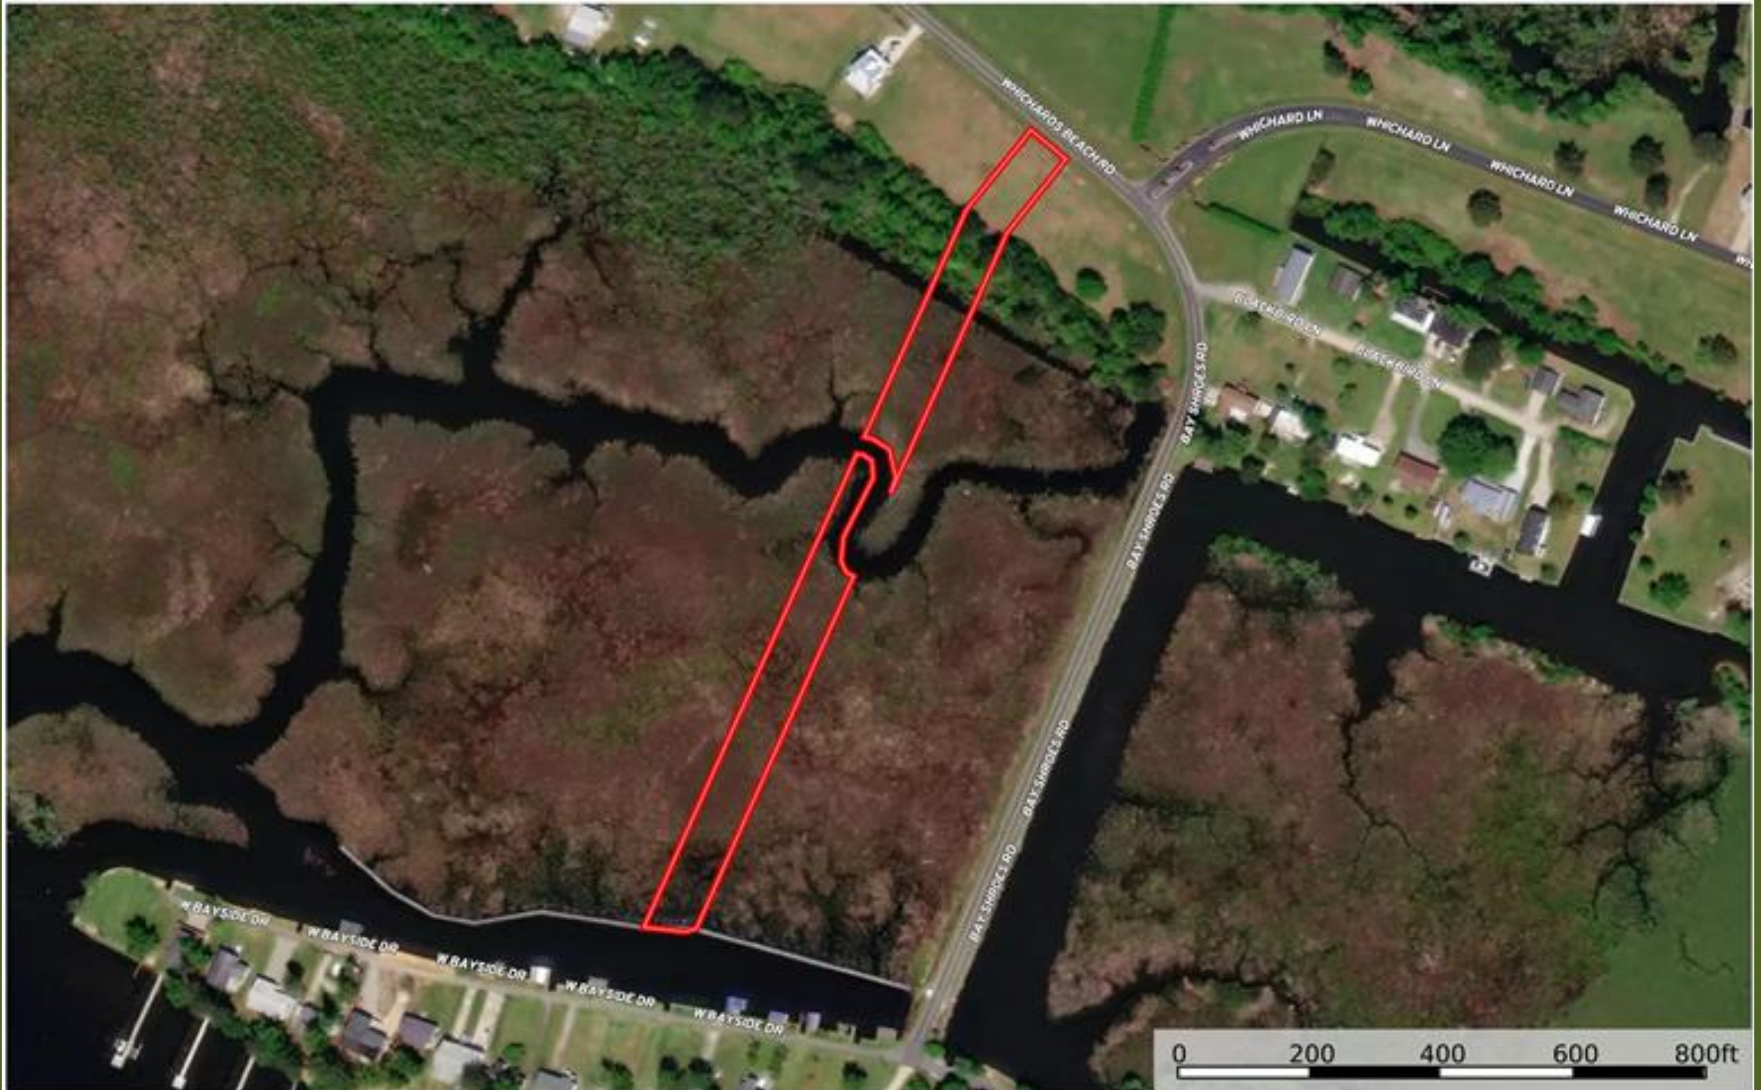

Holub 2.02 Acres Beaufort County Aerial Map

Beaufort County, North Carolina, 2.02 AC +/-

Boundary

Marty Lanier

P: (910) 617-4326

www.rockcreeklandcompany.com

604 George II Highway Winnabow NC 28479