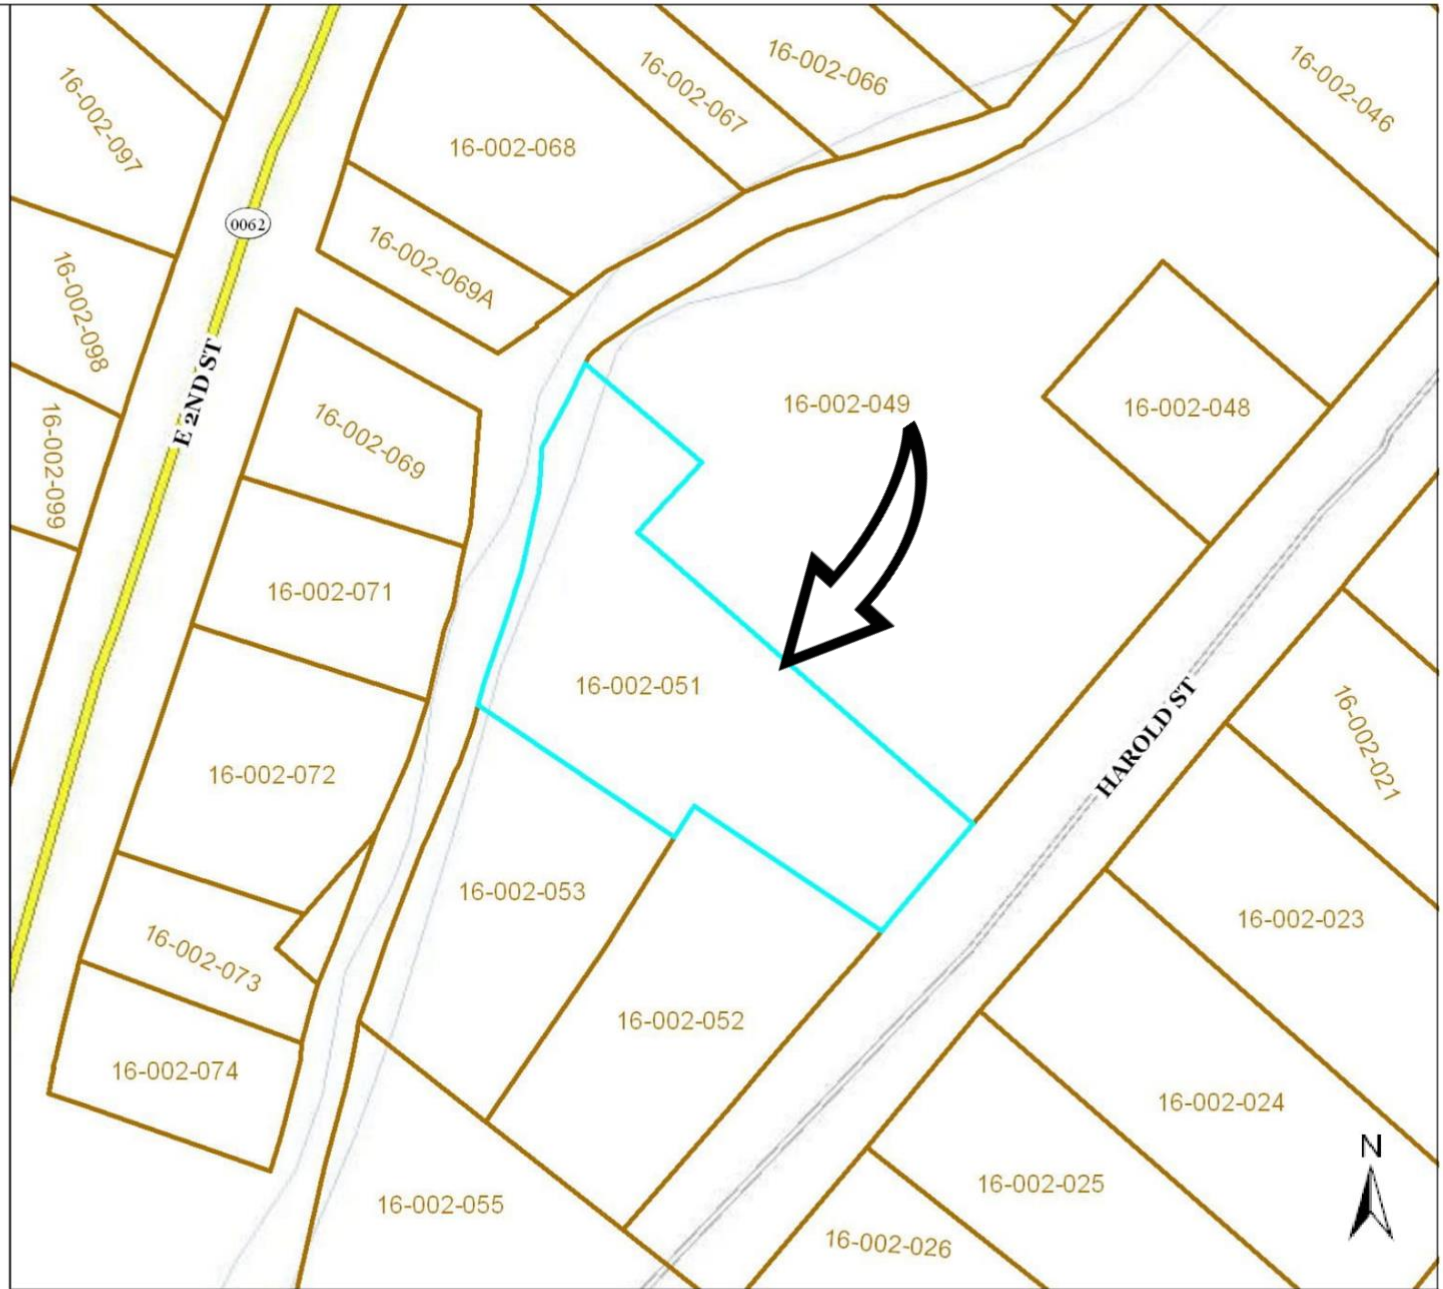

Venango County, PA

Legend

-  Municipal Boundary
-  Road Symbols
-  Road Names
-  Parcels
-  Parcel Labels

Parcel Number: 16,002.-051..-000

Date: 1/9/2022

DISCLAIMER: This drawing is neither a legally recorded map nor a survey and is not intended to be used as such. The information displayed is a compilation of records, information, and data obtained from various sources, and Venango County is not responsible for its accuracy or how current it may be.