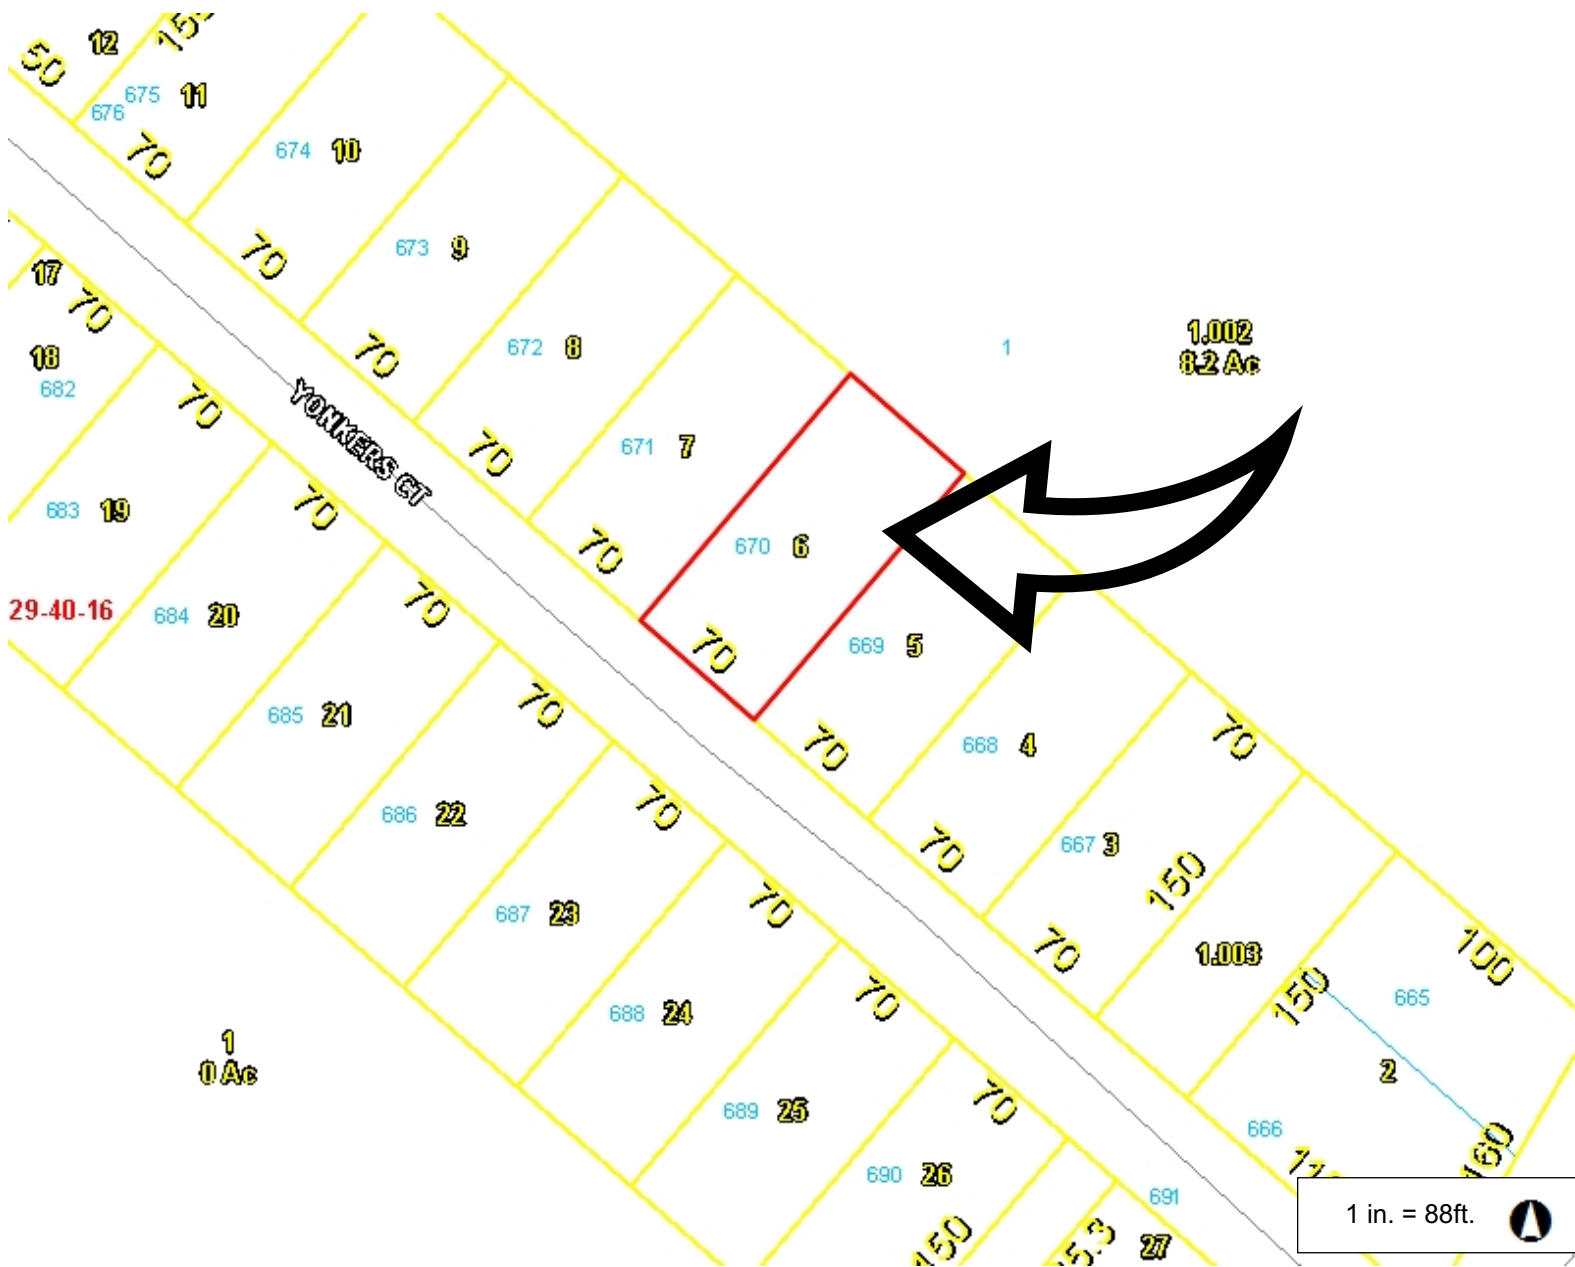

Camden County, MO

Legend

- Highway
 - Interstate Highway
 - US Highway
 - Numbered State Highway
 - Lettered State Highway
- Road
 - Road
- Address Point
 - Address Point
 - Condo Point
- Parcel
 - Parcel
- Corporate Limit Line
 - Corporate Limit Line
- Land Hook
 - - - DASHED LAND HOOK
 - SOLID LAND HOOK
- Original Lot
 - Original Lot
- Section
 - Section
- County Boundary
 - County Boundary

1 in. = 88ft.

This Cadastral Map is for informational purposes only. It does not purport to represent a property boundary survey of the parcels shown and shall not be used for conveyances or the establishment of property boundaries.
THIS MAP IS NOT TO BE USED FOR NAVIGATION