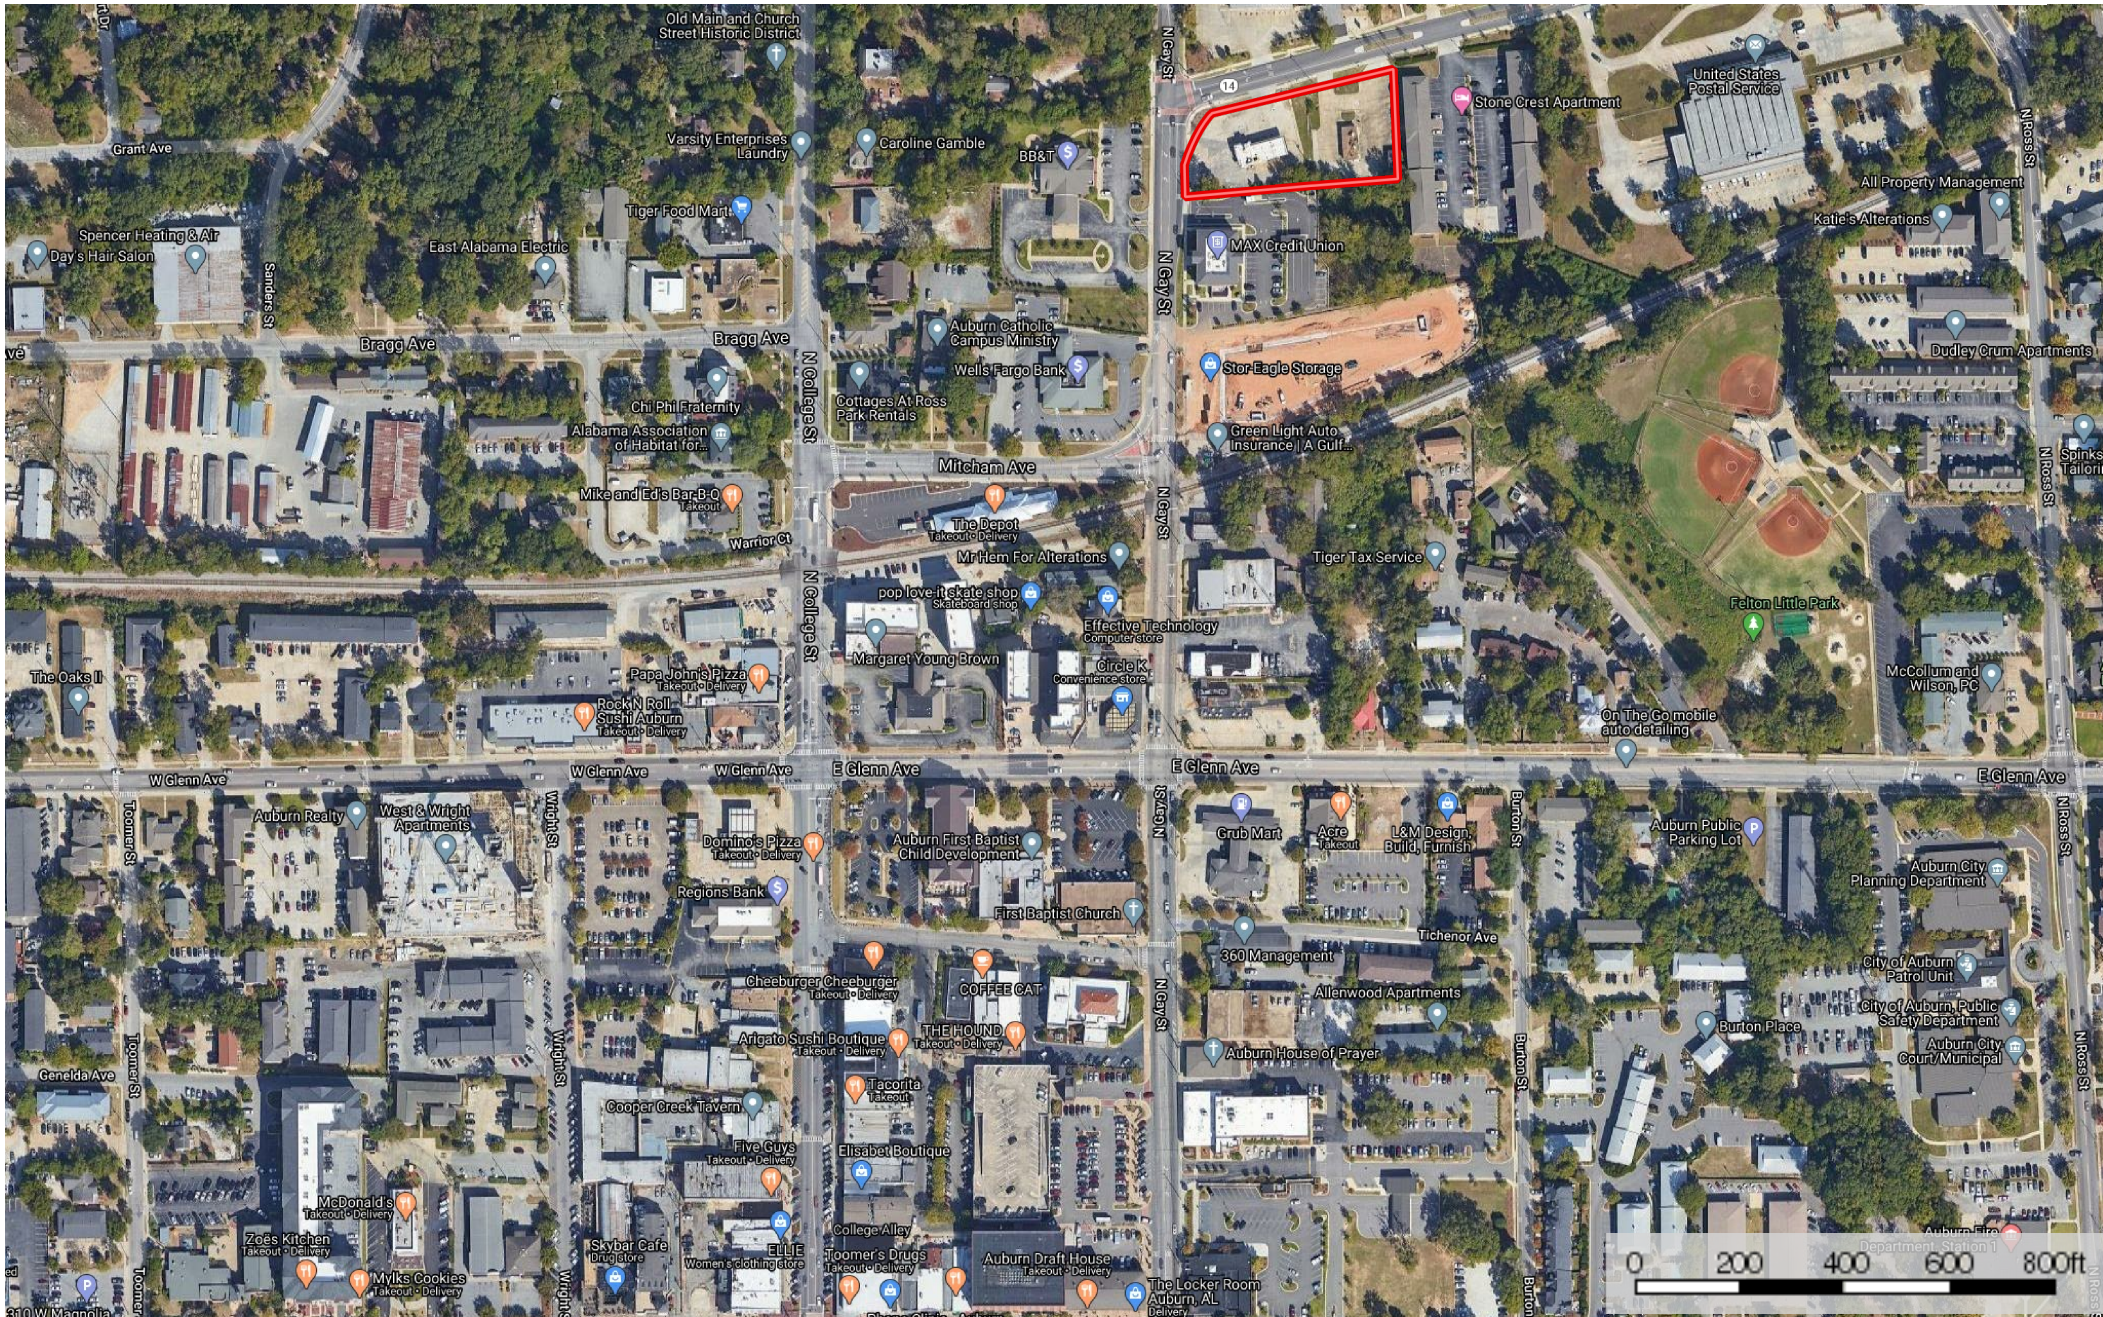

FFD Auburn North Gay and Opelika Road

Alabama, 1.1 AC +/-

 Boundary