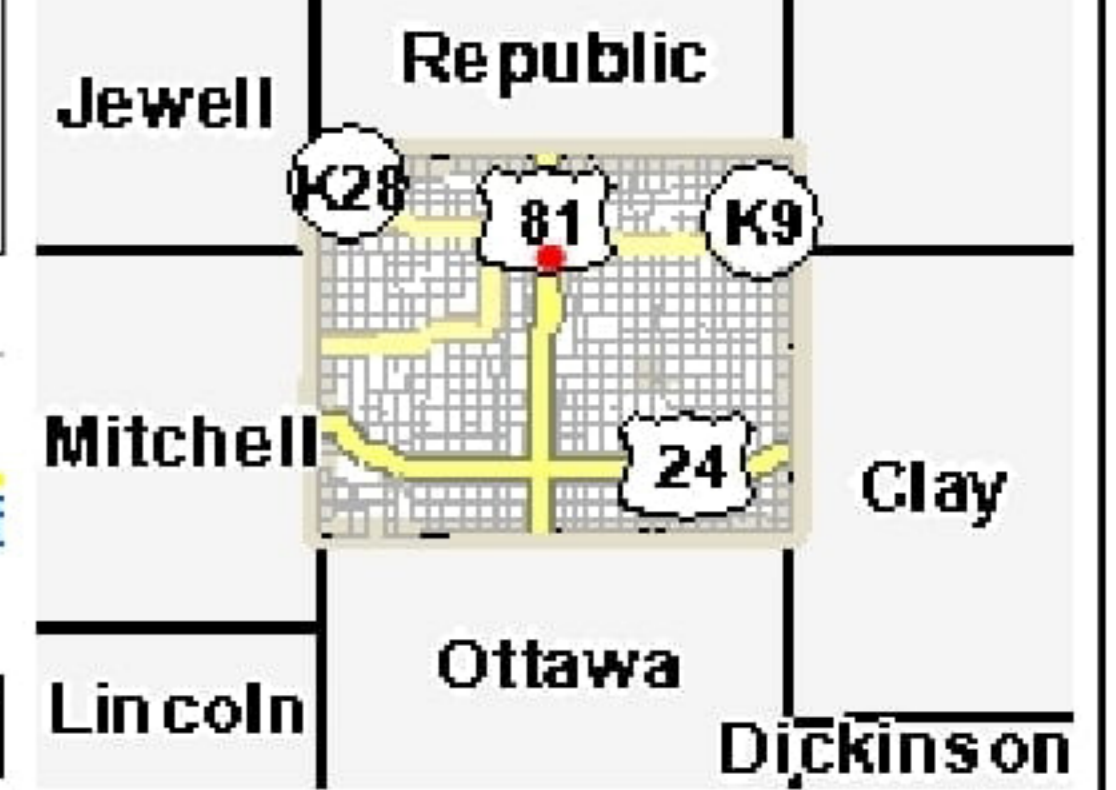

Cloud County, Kansas

Legend

- E911 Roads
- Parcel
- Quick Ref ID
- Section
- County Boundary

1 in. = 158ft.

This Cadastral Map is for informational purposes only. It does not purport to represent a property boundary survey of the parcels shown and shall not be used for conveyances or the establishment of property boundaries.
THIS MAP IS NOT TO BE USED FOR NAVIGATION

Notes

APN 0150820401027005000