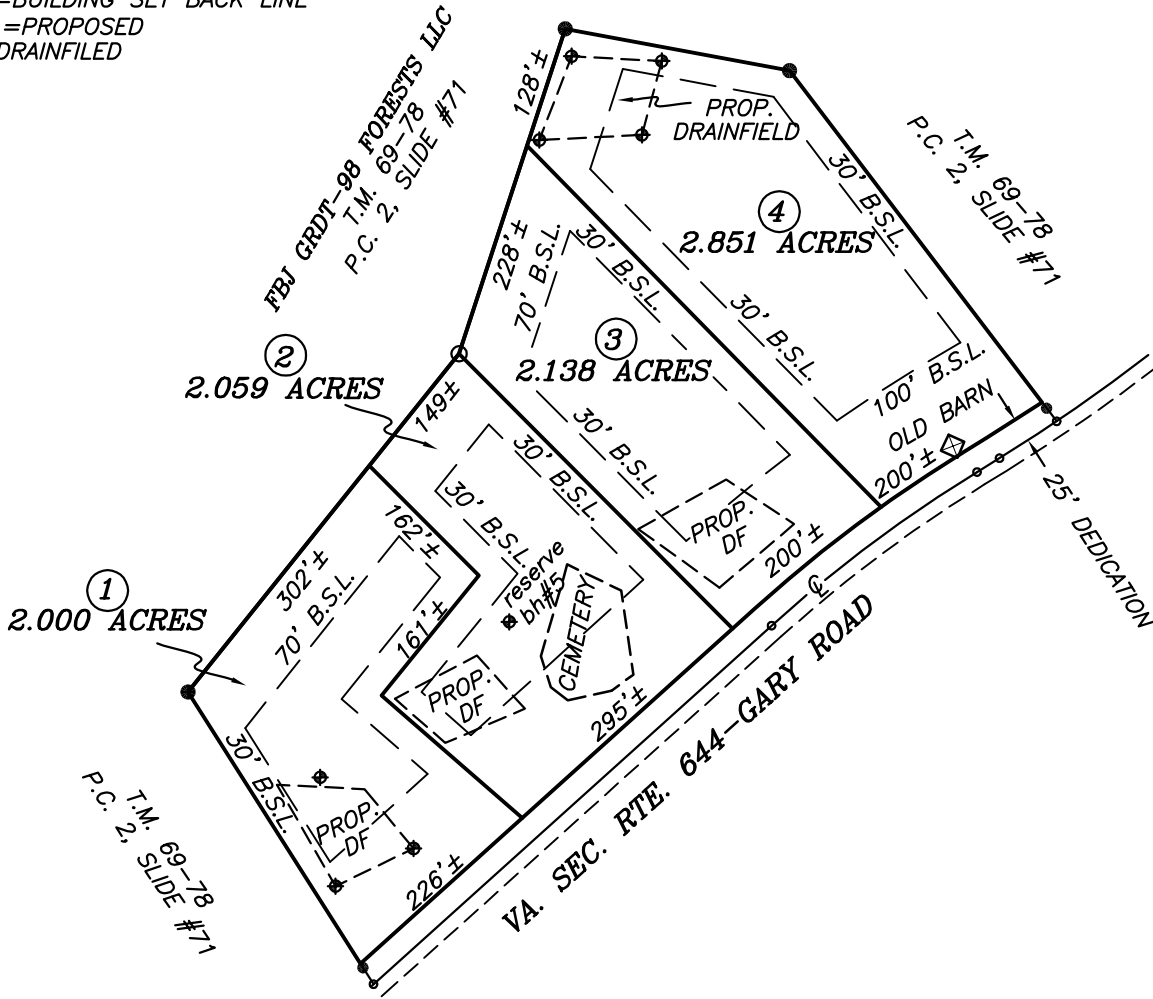

LENNING LAND SURVEYING
 2126 LEWISTON PLANK RD.
 BURKEVILLE VA 23922
 434-767-9940

TAX MAP: 69, PARCEL 45

ZONED: A-1 (AGRICULTURE DISTRICT)

BUILDING SETBACKS

FRONT=100'
 SIDE=30'
 REAR=70'

B.S.L.=BUILDING SET BACK LINE
 PROP.=PROPOSED
 D.F.=DRAINFILED

RECORD MERIDIAN
 P.C. 2, SLIDE #71

JN. A-1789

**PRELIMINARY SKETCH SHOWING A DIVISION
 OF LAND LOCATED ON GARY ROAD**

LOCATED IN COLUMBIAN GROVE MAGISTERIAL DIST.
 LUNENBURG CO., VA.
 1"=200' DEC. 4, 2017